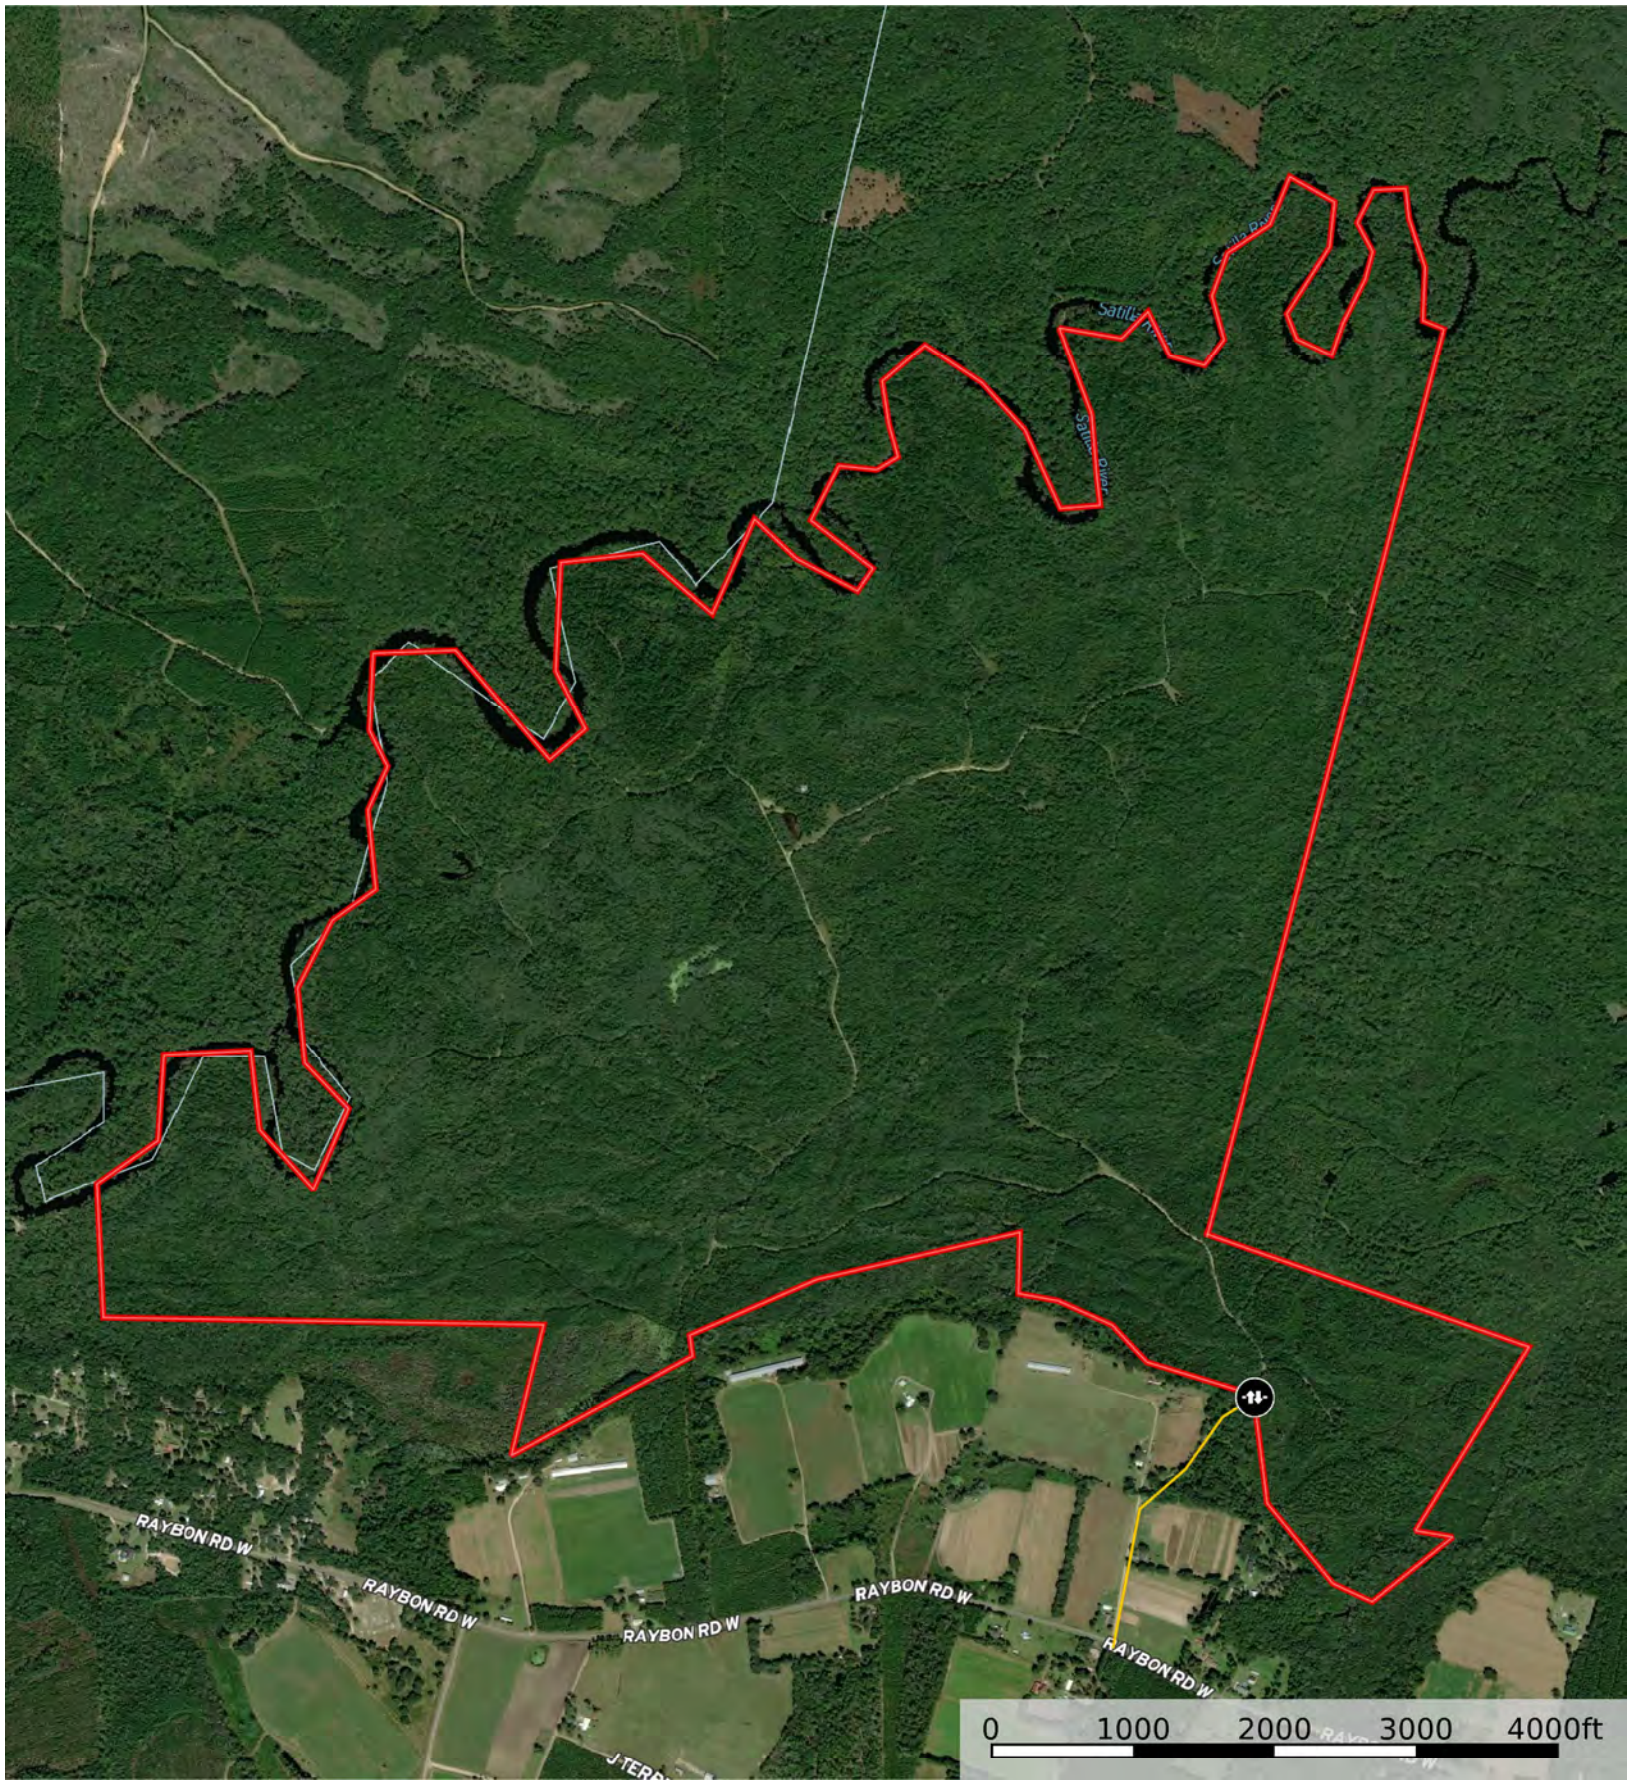

# Satilla River Plantation

Brantley County, Georgia, 1081 AC +/-

 Gate     Primary Road     Boundary